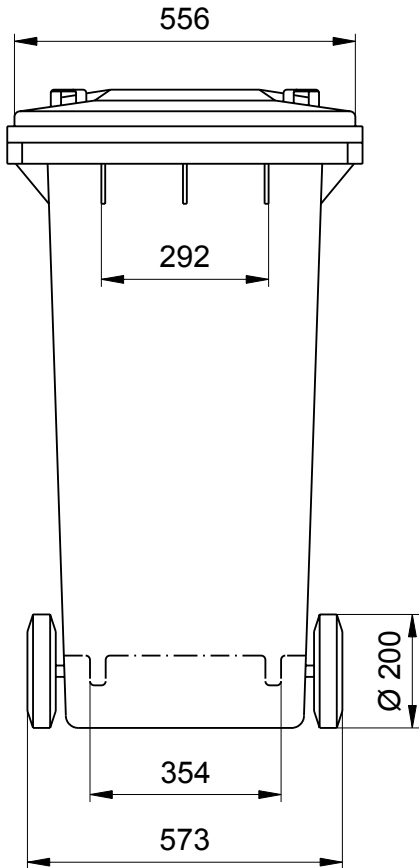

Wheelie Bin from Manufacturer Weber

Dimensions of the 240 Litre: Sizes and Measures

Wheelie Bin 240 Liter
Sizes, Measures, Dimensions:
Height 1063 mm; Width 575 mm; Depth 713 mm

We reserve the right to make any dimensional and constructional alterations at any time. Dimensions can vary slightly after manufacture.