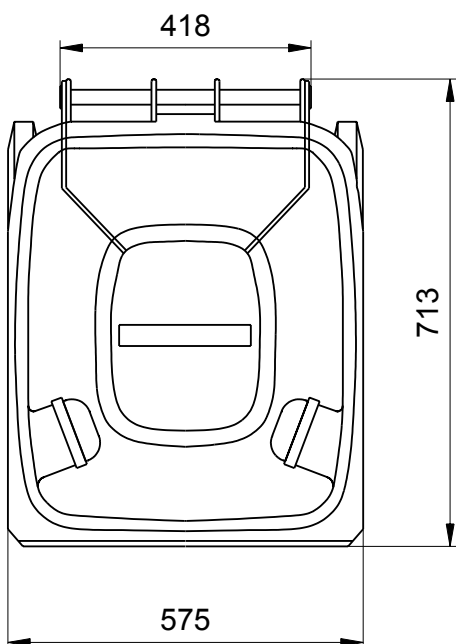

Wheelie Bin from Manufacturer Weber

Dimensions of the 240 Litre: Sizes and Measures

Wheelie Bin 240 Liter
Sizes, Measures, Dimensions:
Height 1063 mm; Width 575 mm; Depth 713 mm

We reserve the right to make any dimensional and constructional alterations at any time. Dimensions can vary slightly after manufacture.