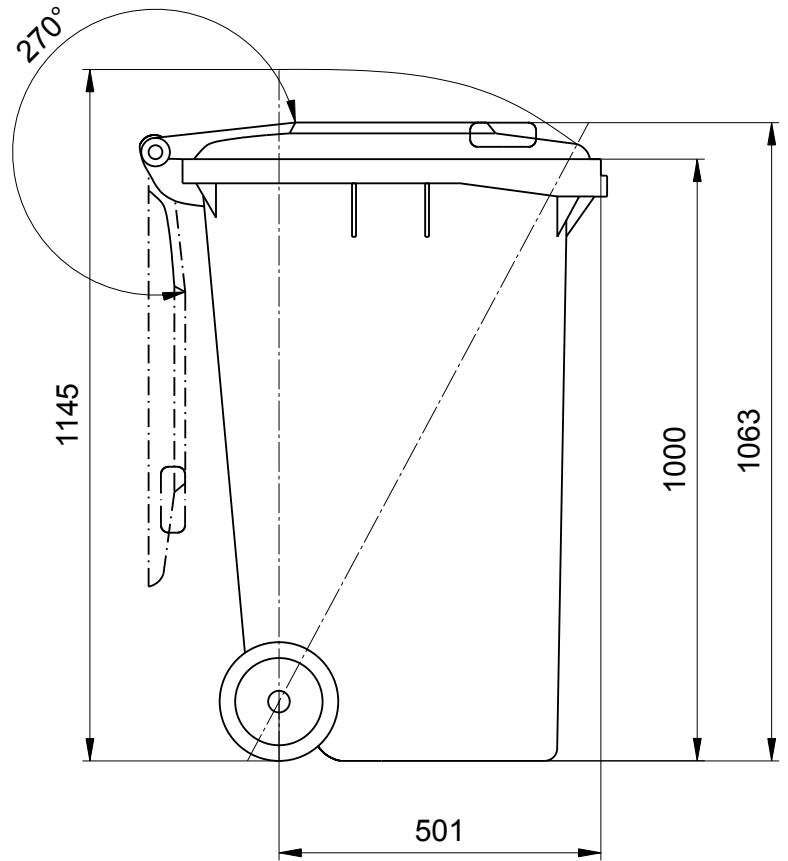

Wheelie Bin from Manufacturer Weber

Dimensions of the 240 Litre: Sizes and Measures

Wheelie Bin 240 Liter
Sizes, Measures, Dimensions:
Height 1063 mm; Width 575 mm; Depth 713 mm

We reserve the right to make any dimensional and constructional alterations at any time. Dimensions can vary slightly after manufacture.